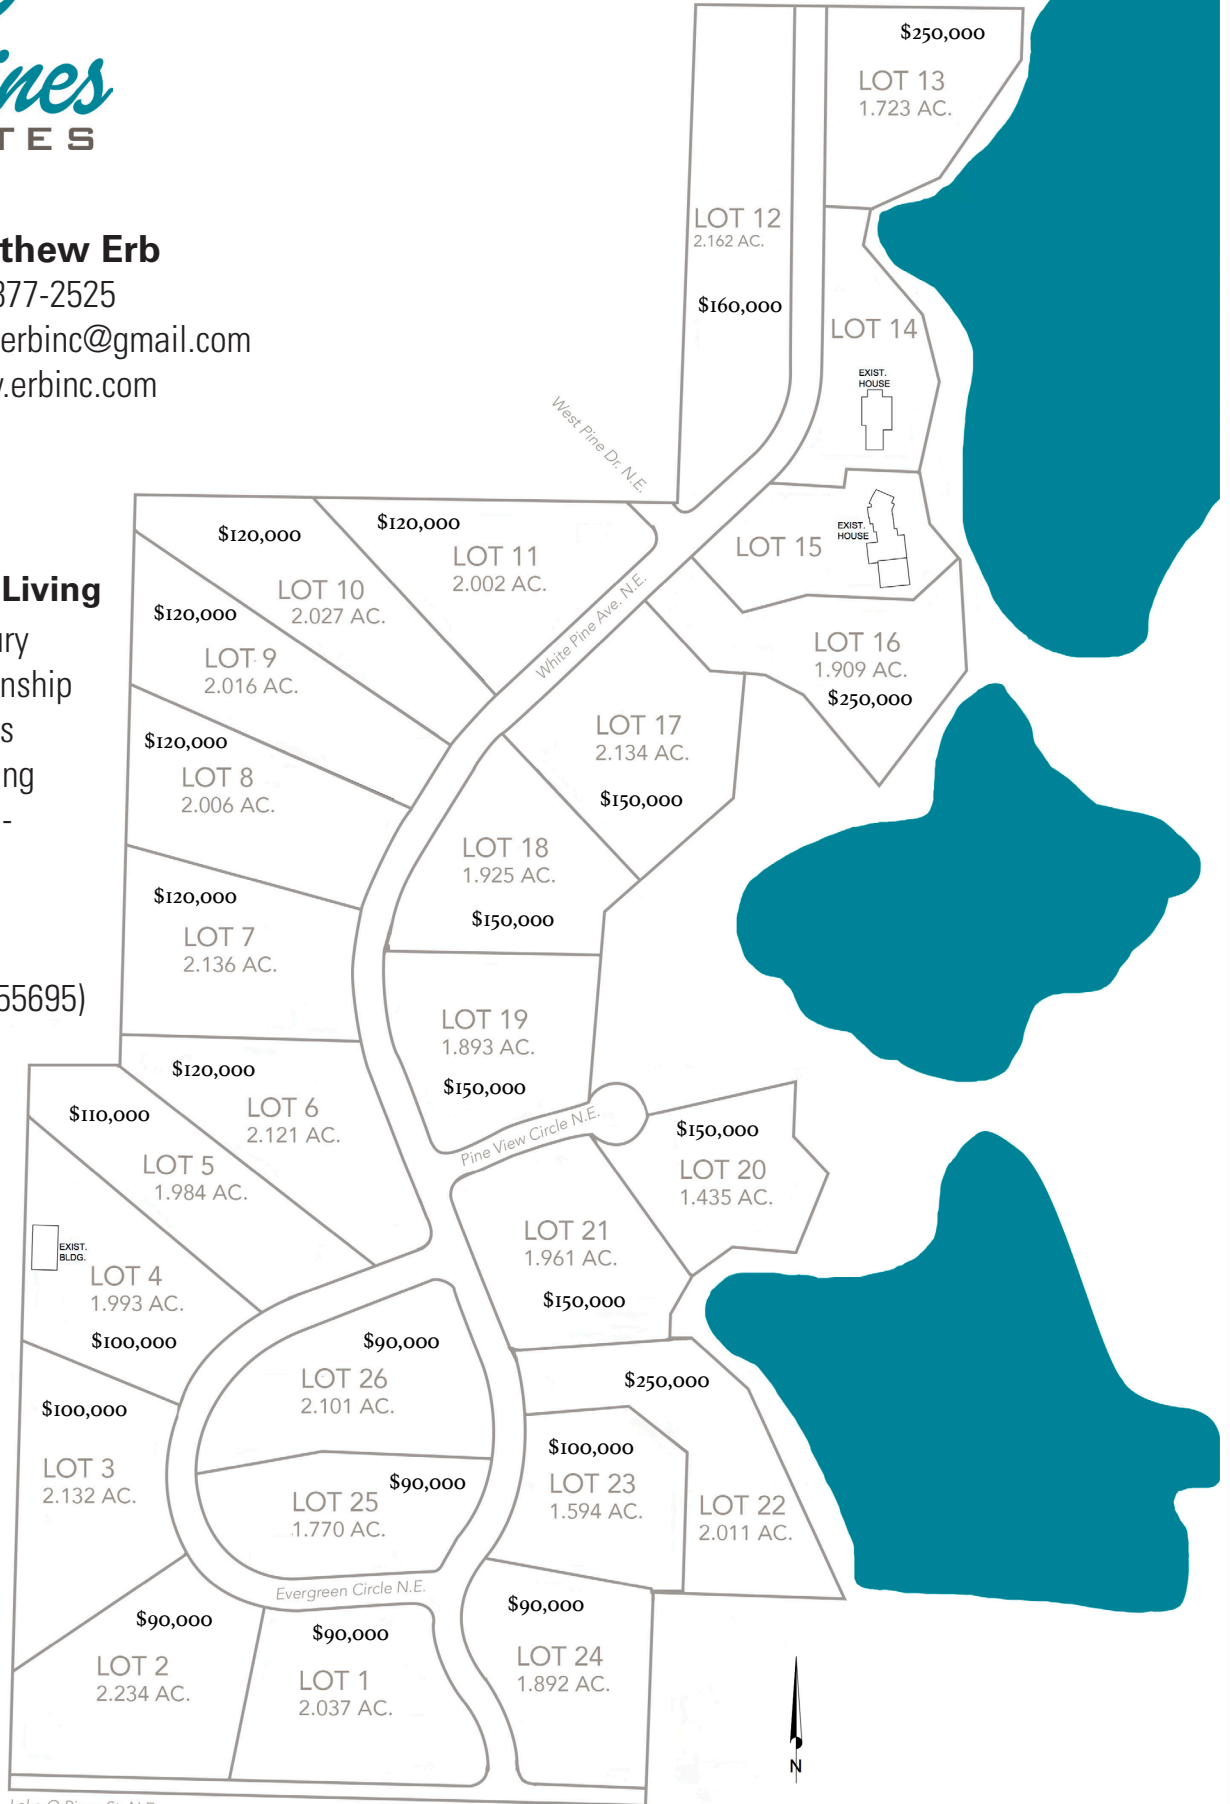

*Live like you've  
always dreamed  
you would.*

*Lake  
O'Pines*  
ESTATES

# Lake O'Pines

ESTATES

**Matthew Erb**

330-877-2525

matt.erbinc@gmail.com

www.erbinc.com

## Exclusive Estate Living

- Custom-built, luxury living in Lake Township
- Lake Local Schools
- Serene, rural setting
- Lakefront and non-lakefront lots starting at \$90K
- 3 miles from I-77 (40.926443, -81.355695)

Lake O Pines St. N.E.